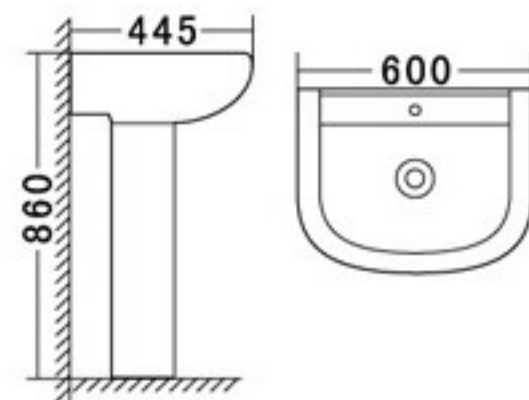

Code: 2341A

直冲式分体坐便器(横排)
Washdown Two-piece Closet(P-trap)
Size: 645×365×800mm
S-trap, 220, 250, 300mm Roughing-in
P-trap, 180mm Roughing-in

Code: 2341B

立柱盆
Pedestal Basin
Size: 600×445×860mm
Fixing to wall back

Code: 2341C

妇洗器
Bidet
Size: 495×365×420mm
Fixing to wall back