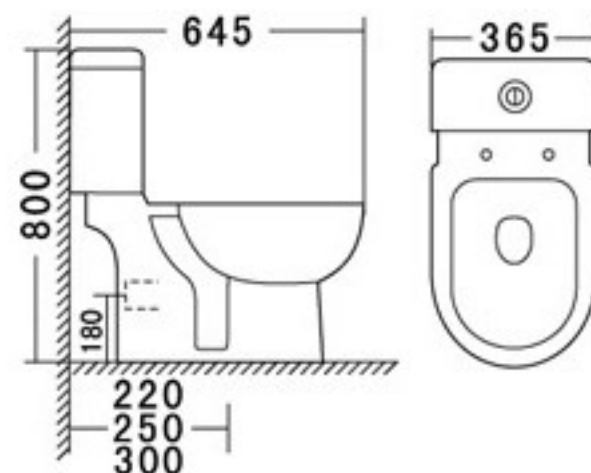

Code: 2341A

直冲式分体坐便器(横排)
Washdown Two-piece Closet(P-trap)
Size: 645×365×800mm
S-trap, 220, 250, 300mm Roughing-in
P-trap, 180mm Roughing-in

Code: 2341B

立柱盆
Pedestal Basin
Size: 600×445×860mm
Fixing to wall back

Code: 2341C

妇洗器
Bidet
Size: 495×365×420mm
Fixing to wall back